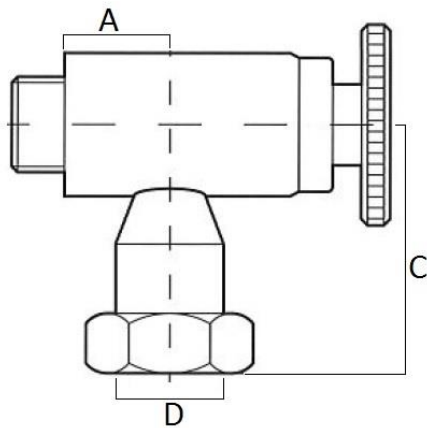

## Art. 646 - Portalivello Superiore Maschio Gas

INCH	DN	D	A	C
3/8"	10	14	24	50
3/8"	10	15	24	50
3/8"	10	16	24	50
3/8"	10	20	24	50
1/2"	10	14	24	50
1/2"	10	15	24	50
1/2"	10	16	24	50
1/2"	10	20	24	50
1/2"	10	24	24	55