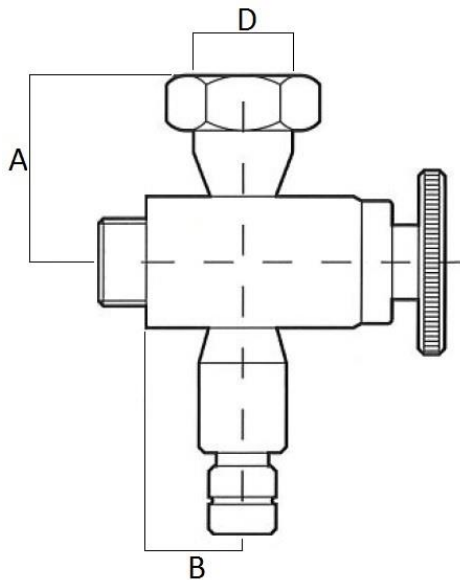

Art. 644 - Portalivello Inferiore Maschio Gas

INCH	DN	D	A	B
3/8"	8	14	50	24
3/8"	8	15	50	24
3/8"	8	16	50	24
3/8"	8	20	50	24
3/8"	10	14	50	24
3/8"	10	15	50	24
3/8"	10	16	50	24
3/8"	10	20	50	24
1/2"	10	14	50	24
1/2"	10	15	50	24
1/2"	10	16	50	24
1/2"	10	20	50	24
1/2"	10	24	55	24